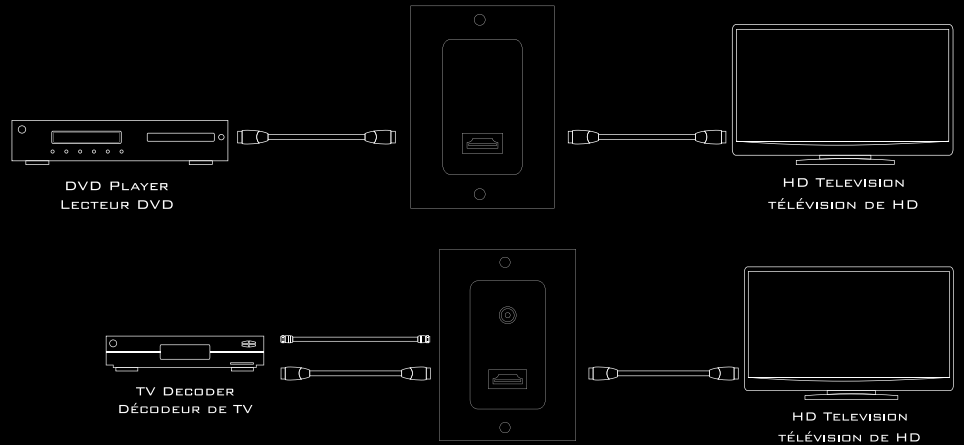

Our easy to follow illustrations show you how simple it is to establish connections between your Bassworx cables and your favorite devices.

HDMI

Wall Plates

Video - Component

Audio - Optical

Audio - Coaxial

Audio - RCA

Audio - Subwoofer

Specifications

Model Description

HDMI - Reference series

BH3RC	Reference HDMI cable, braided jacket, metal plug, 1080P - 3' (0.9M)
BH6RC	Reference HDMI cable, braided jacket, metal plug, 1080P - 6' (1.83M)
BH15RC	Reference HDMI cable, braided jacket, metal plug, 1080P - 15' (4.6M)